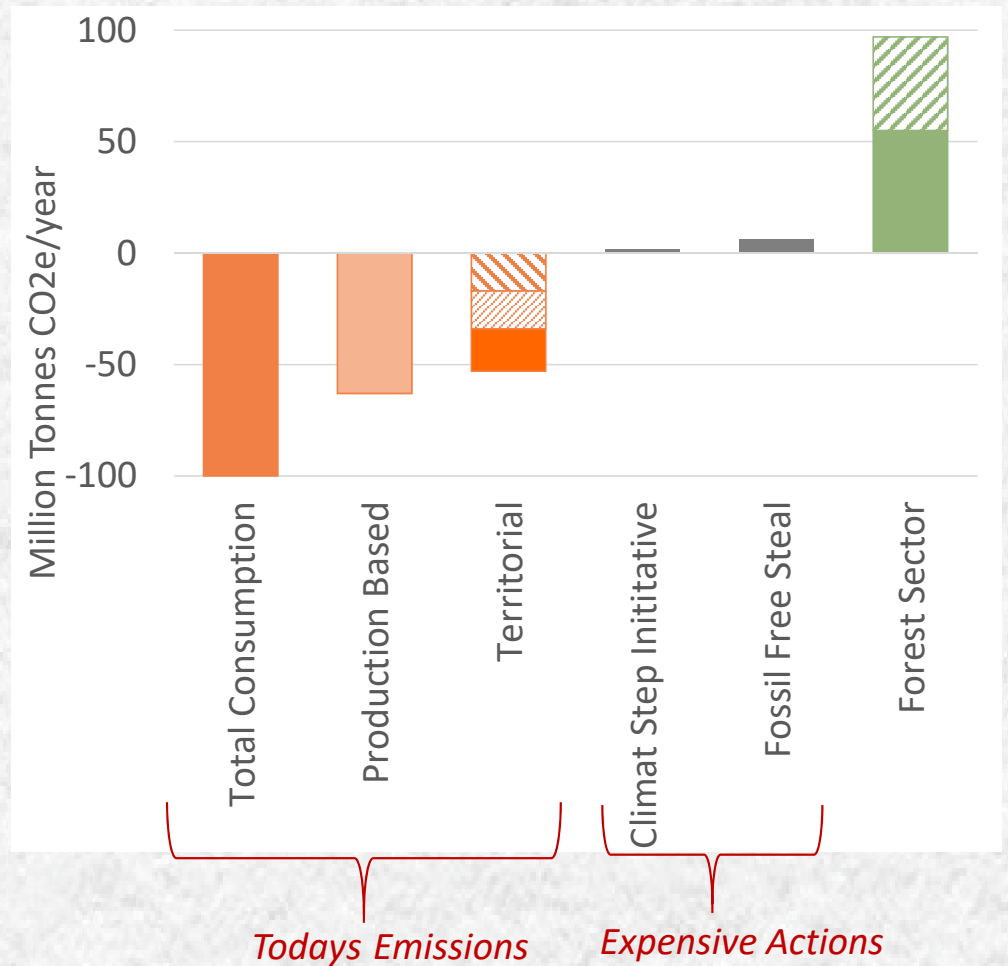

Contribution of the Swedish forestry sector to global climate change

Helena Sjögren

Director Environment

Swedish Forest Industries Federation

Twitter @HellesHelena

Report: Contribution of the Swedish forestry sector to global climate efforts.

Dr. Peter Holmgren

The biogenic circle is increased by forest management and forest industry

Reduce fossil emission through substitution

The total climate effect needs to be taken into account

Swedish Forestry Sector contributes today to global climate efforts

Climate Effects in Sweden

**Tackle climate change
- Build with wood!**